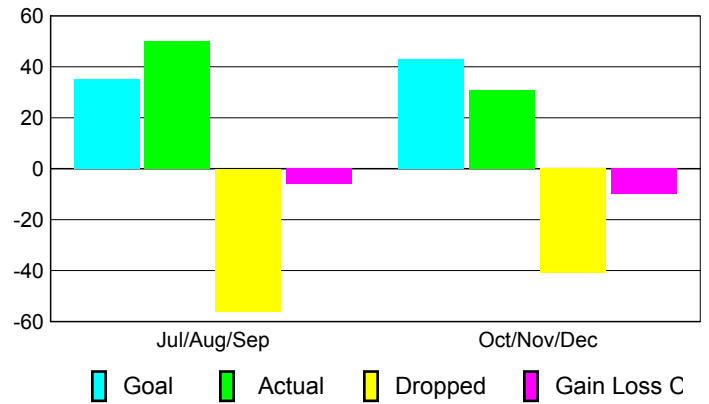

Membership Results 2010-2011

Goal, New, Dropped, Gain/Loss