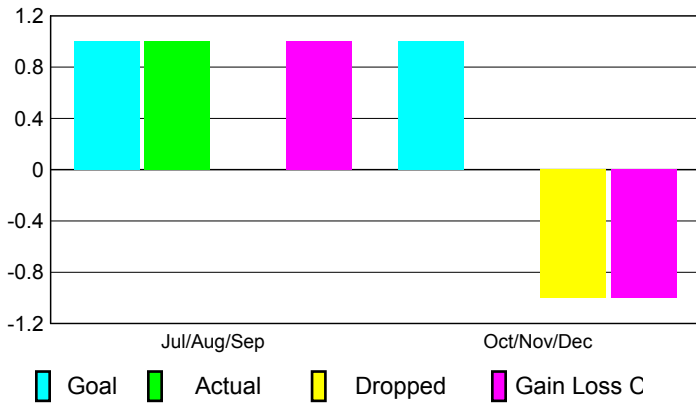

2010-2011 GMT Reports for District (or Undistricted) **District 105EA**

GMT: HOWARD PATRICK LEE

Location: ENGLAND

GMT CA: 4

CLUBS

**Club Results
2010-2011**

**Clubs
2009-2010**

Month	New Club Goal	Actual New Clubs	Actual Dropped Clubs	Gain/Loss of Clubs	Gain/Loss of Clubs
Jul/Aug/Sep	1	1	0	1	0
Oct/Nov/Dec	1	0	-1	-1	0
Totals	2	1	-1	0	0

Club Results 2010-2011

Goal, New, Dropped, Gain/Loss

Comparison of Club Gain/Loss

Current Year Compared to the Previous Year

YTD Status Quo Clubs 2010-2011

Status Quo Clubs Compared to Status Quo Members

MEMBERSHIP