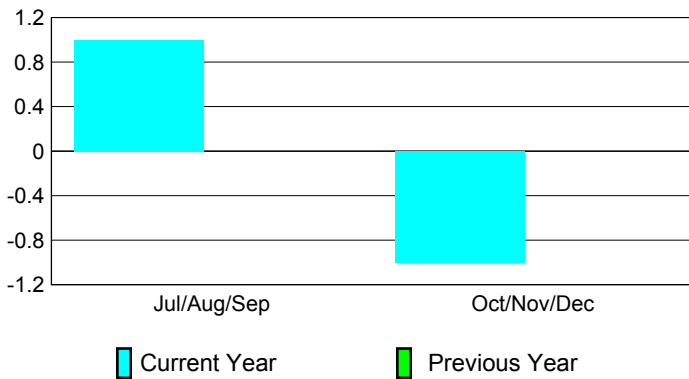

2010-2011 GMT Reports for District (or Undistricted) **District 105EA**

GMT: HOWARD PATRICK LEE

Location: ENGLAND

GMT CA: 4

CLUBS

**Club Results
2010-2011**

**Clubs
2009-2010**

Month	New Club Goal	Actual New Clubs	Actual Dropped Clubs	Gain/Loss of Clubs	Gain/Loss of Clubs
Jul/Aug/Sep	1	1	0	1	0
Oct/Nov/Dec	1	0	-1	-1	0
Totals	2	1	-1	0	0

Club Results 2010-2011

Goal, New, Dropped, Gain/Loss

Comparison of Club Gain/Loss

Current Year Compared to the Previous Year

YTD Status Quo Clubs 2010-2011

Status Quo Clubs Compared to Status Quo Members

MEMBERSHIP