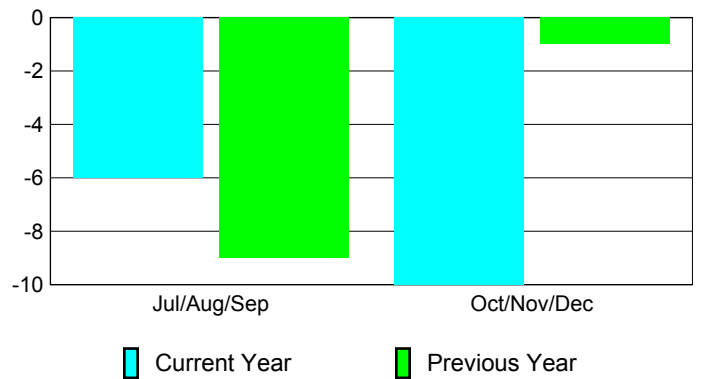

Comparison of Membership Gain/Loss

Current Year Compared to the Previous Year